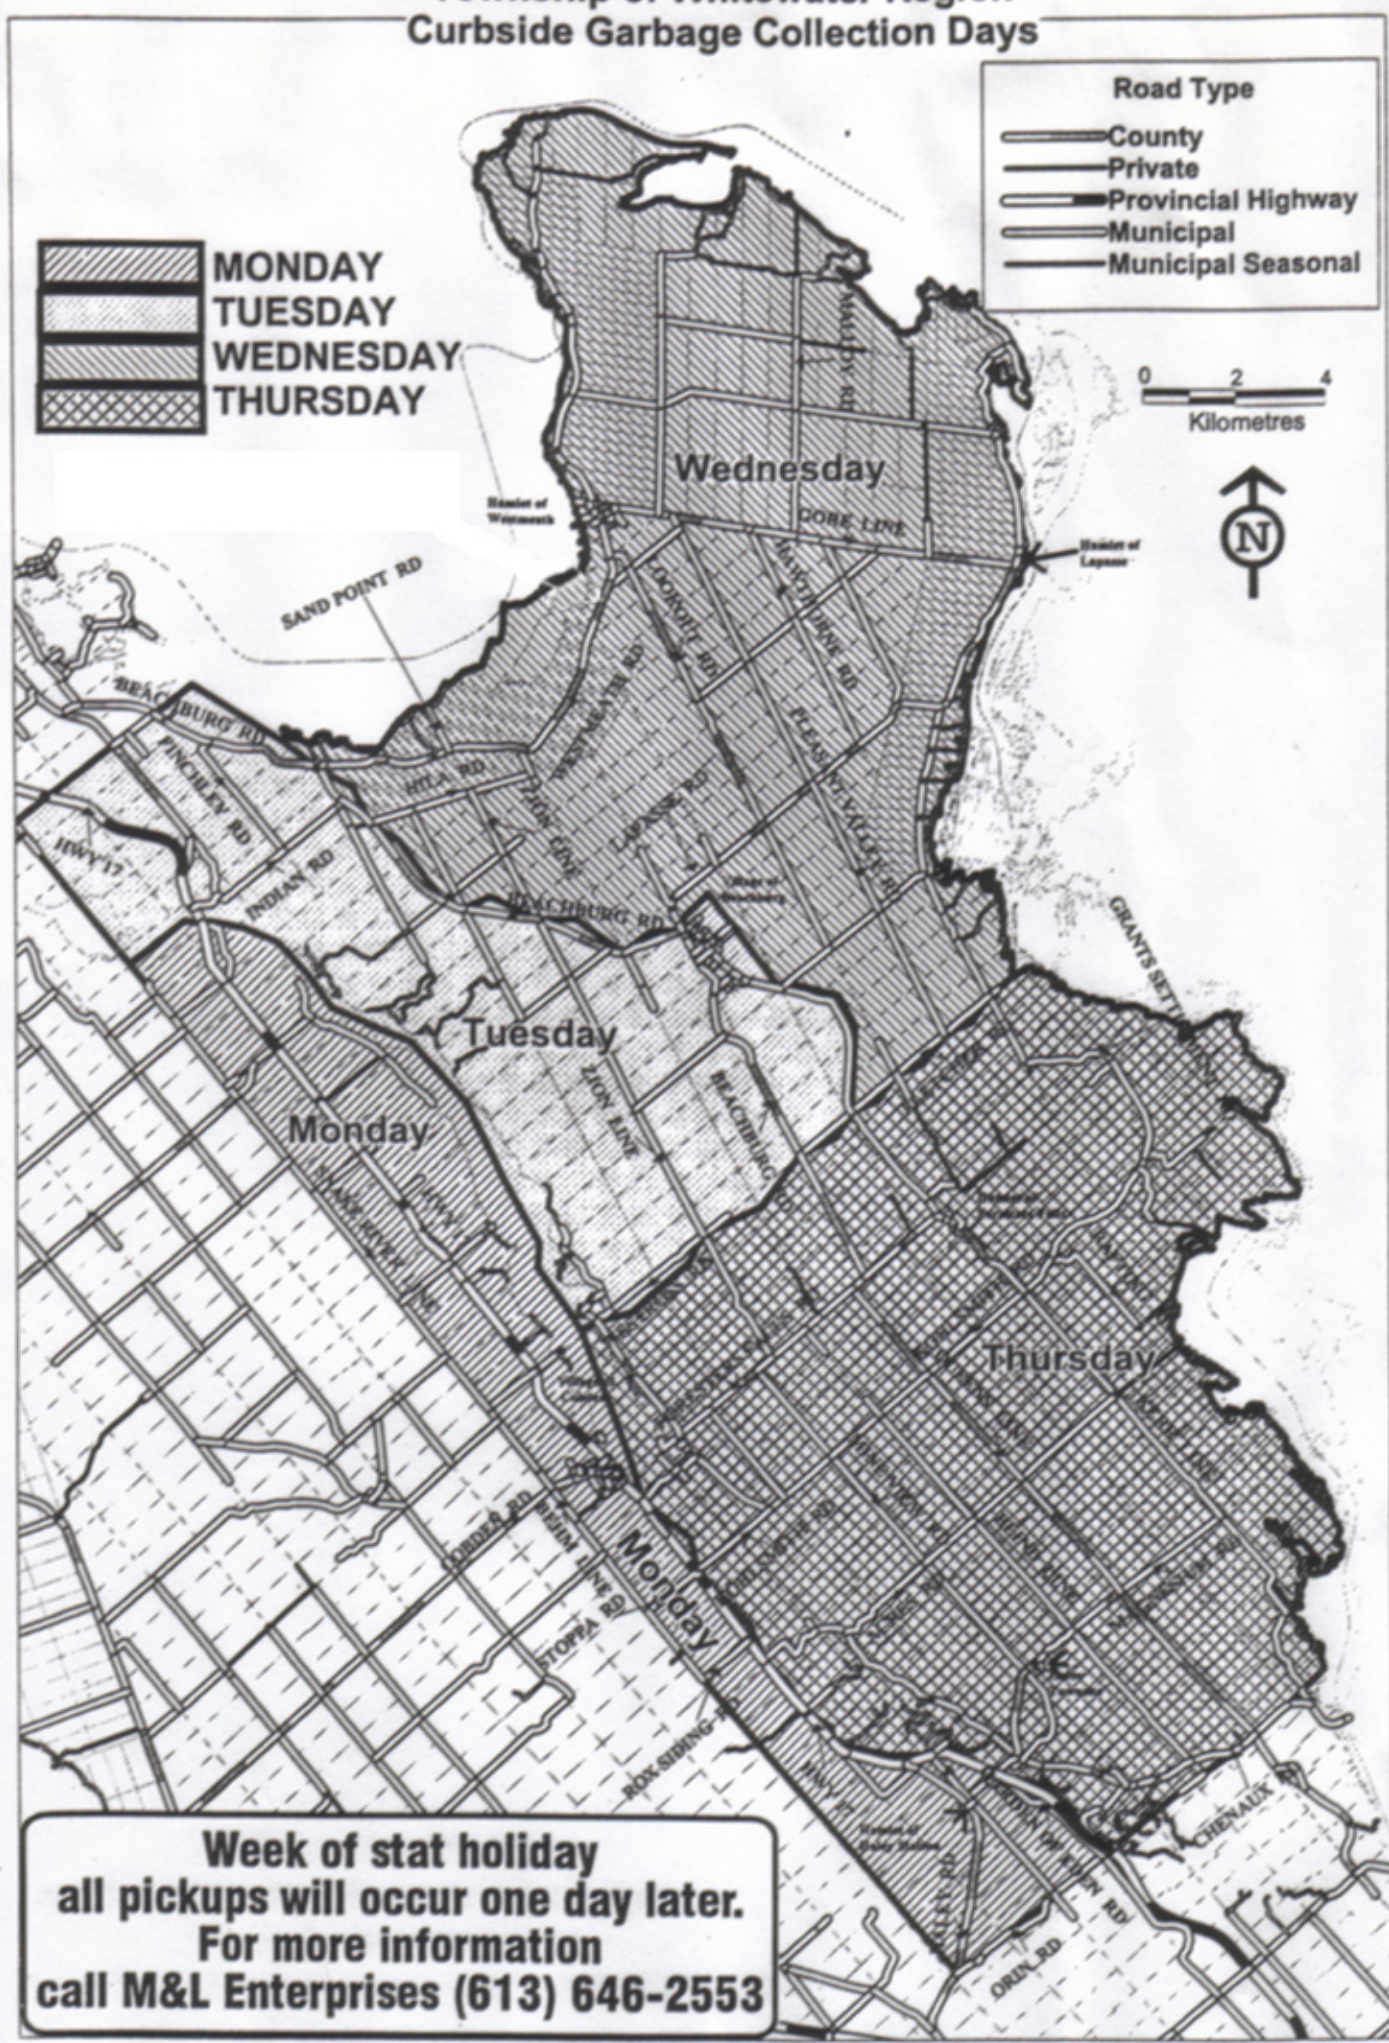

Township of Whitewater Region Curbside Garbage Collection Days

 MONDAY
 TUESDAY
 WEDNESDAY
 THURSDAY

Road Type

-  County
-  Private
-  Provincial Highway
-  Municipal
-  Municipal Seasonal

0 2 4
Kilometres

Week of stat holiday
all pickups will occur one day later.
For more information
call M&L Enterprises (613) 646-2553