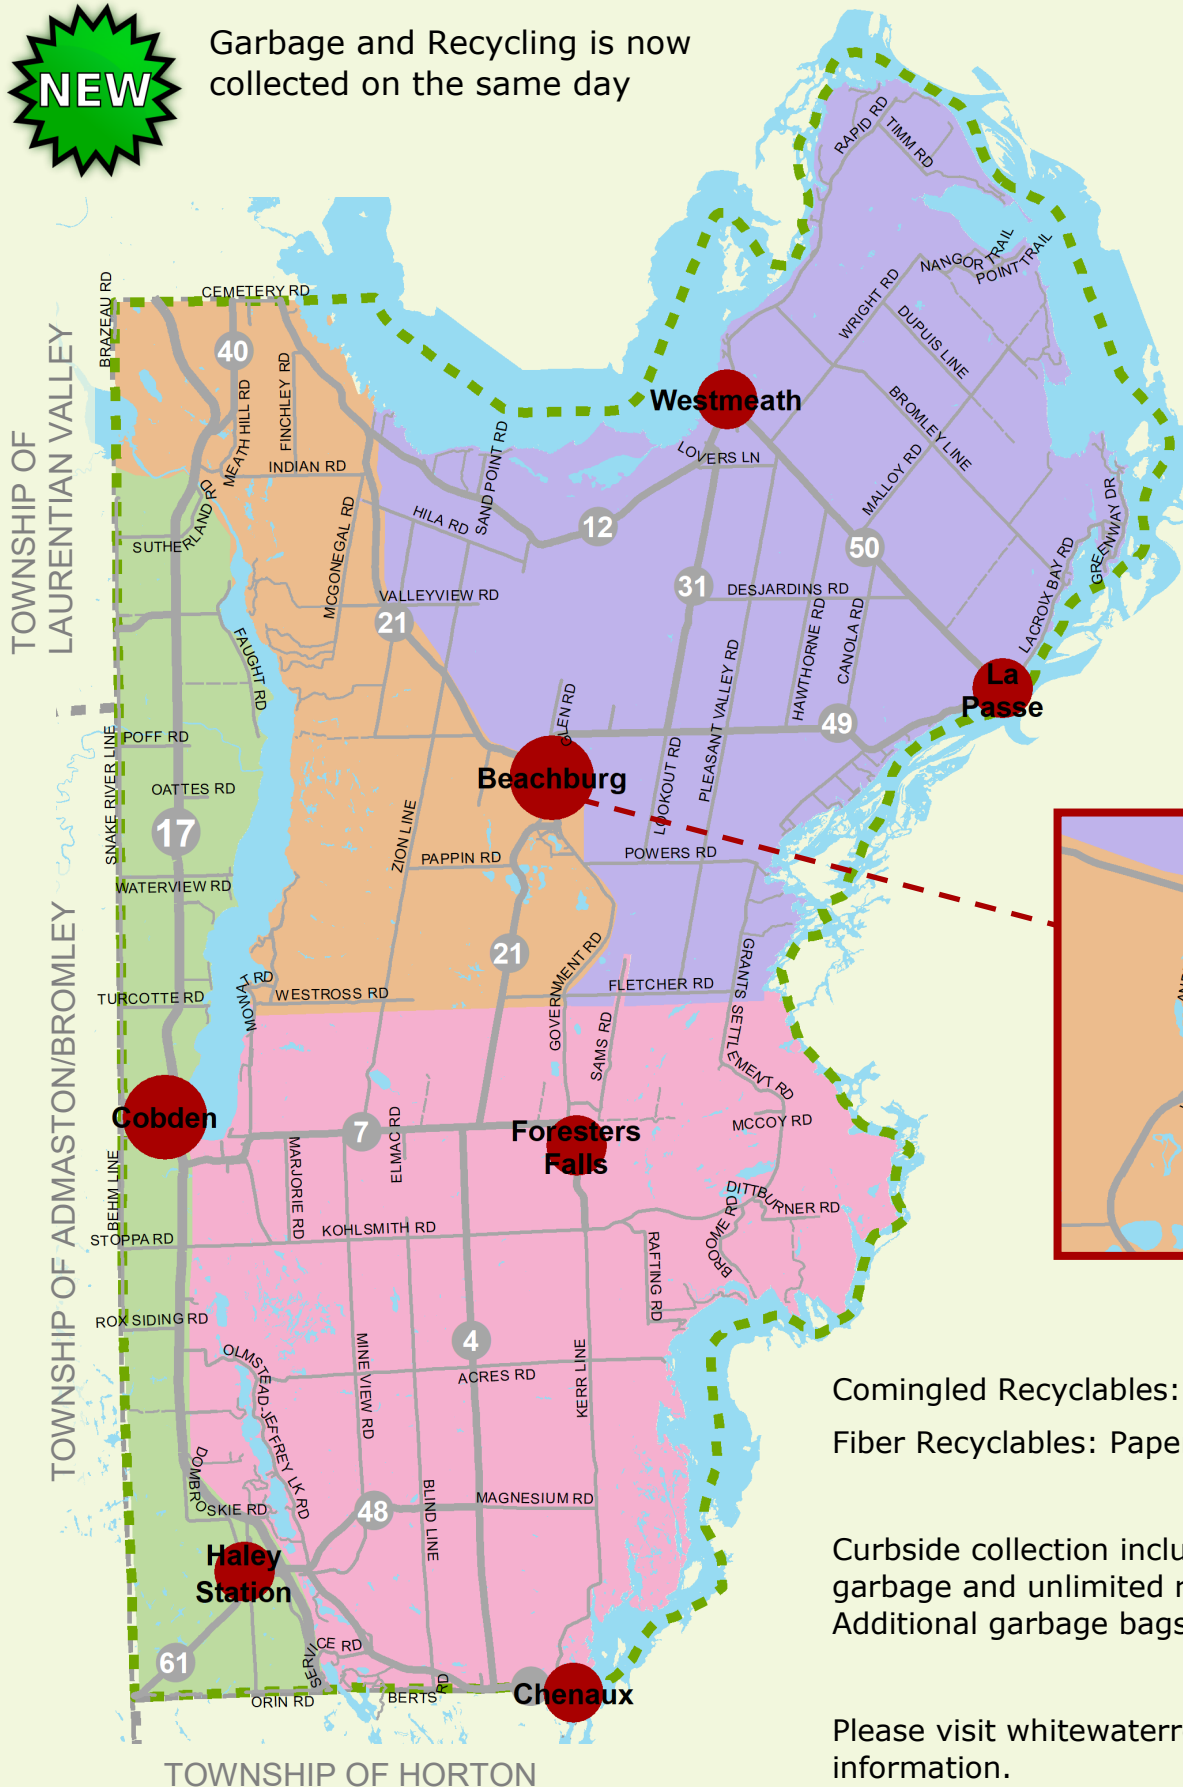

Garbage & Recycling Collection Areas

Garbage and Recycling is now collected on the same day

- Area 1
- Area 2
- Area 3
- Area 4

Comingled Recyclables: Tin, Plastic and Glass
Fiber Recyclables: Paper and Cardboard

Curbside collection includes two bags of garbage and unlimited recycling every week. Additional garbage bags can be purchased.

Please visit whitewaterregion.ca for more information.