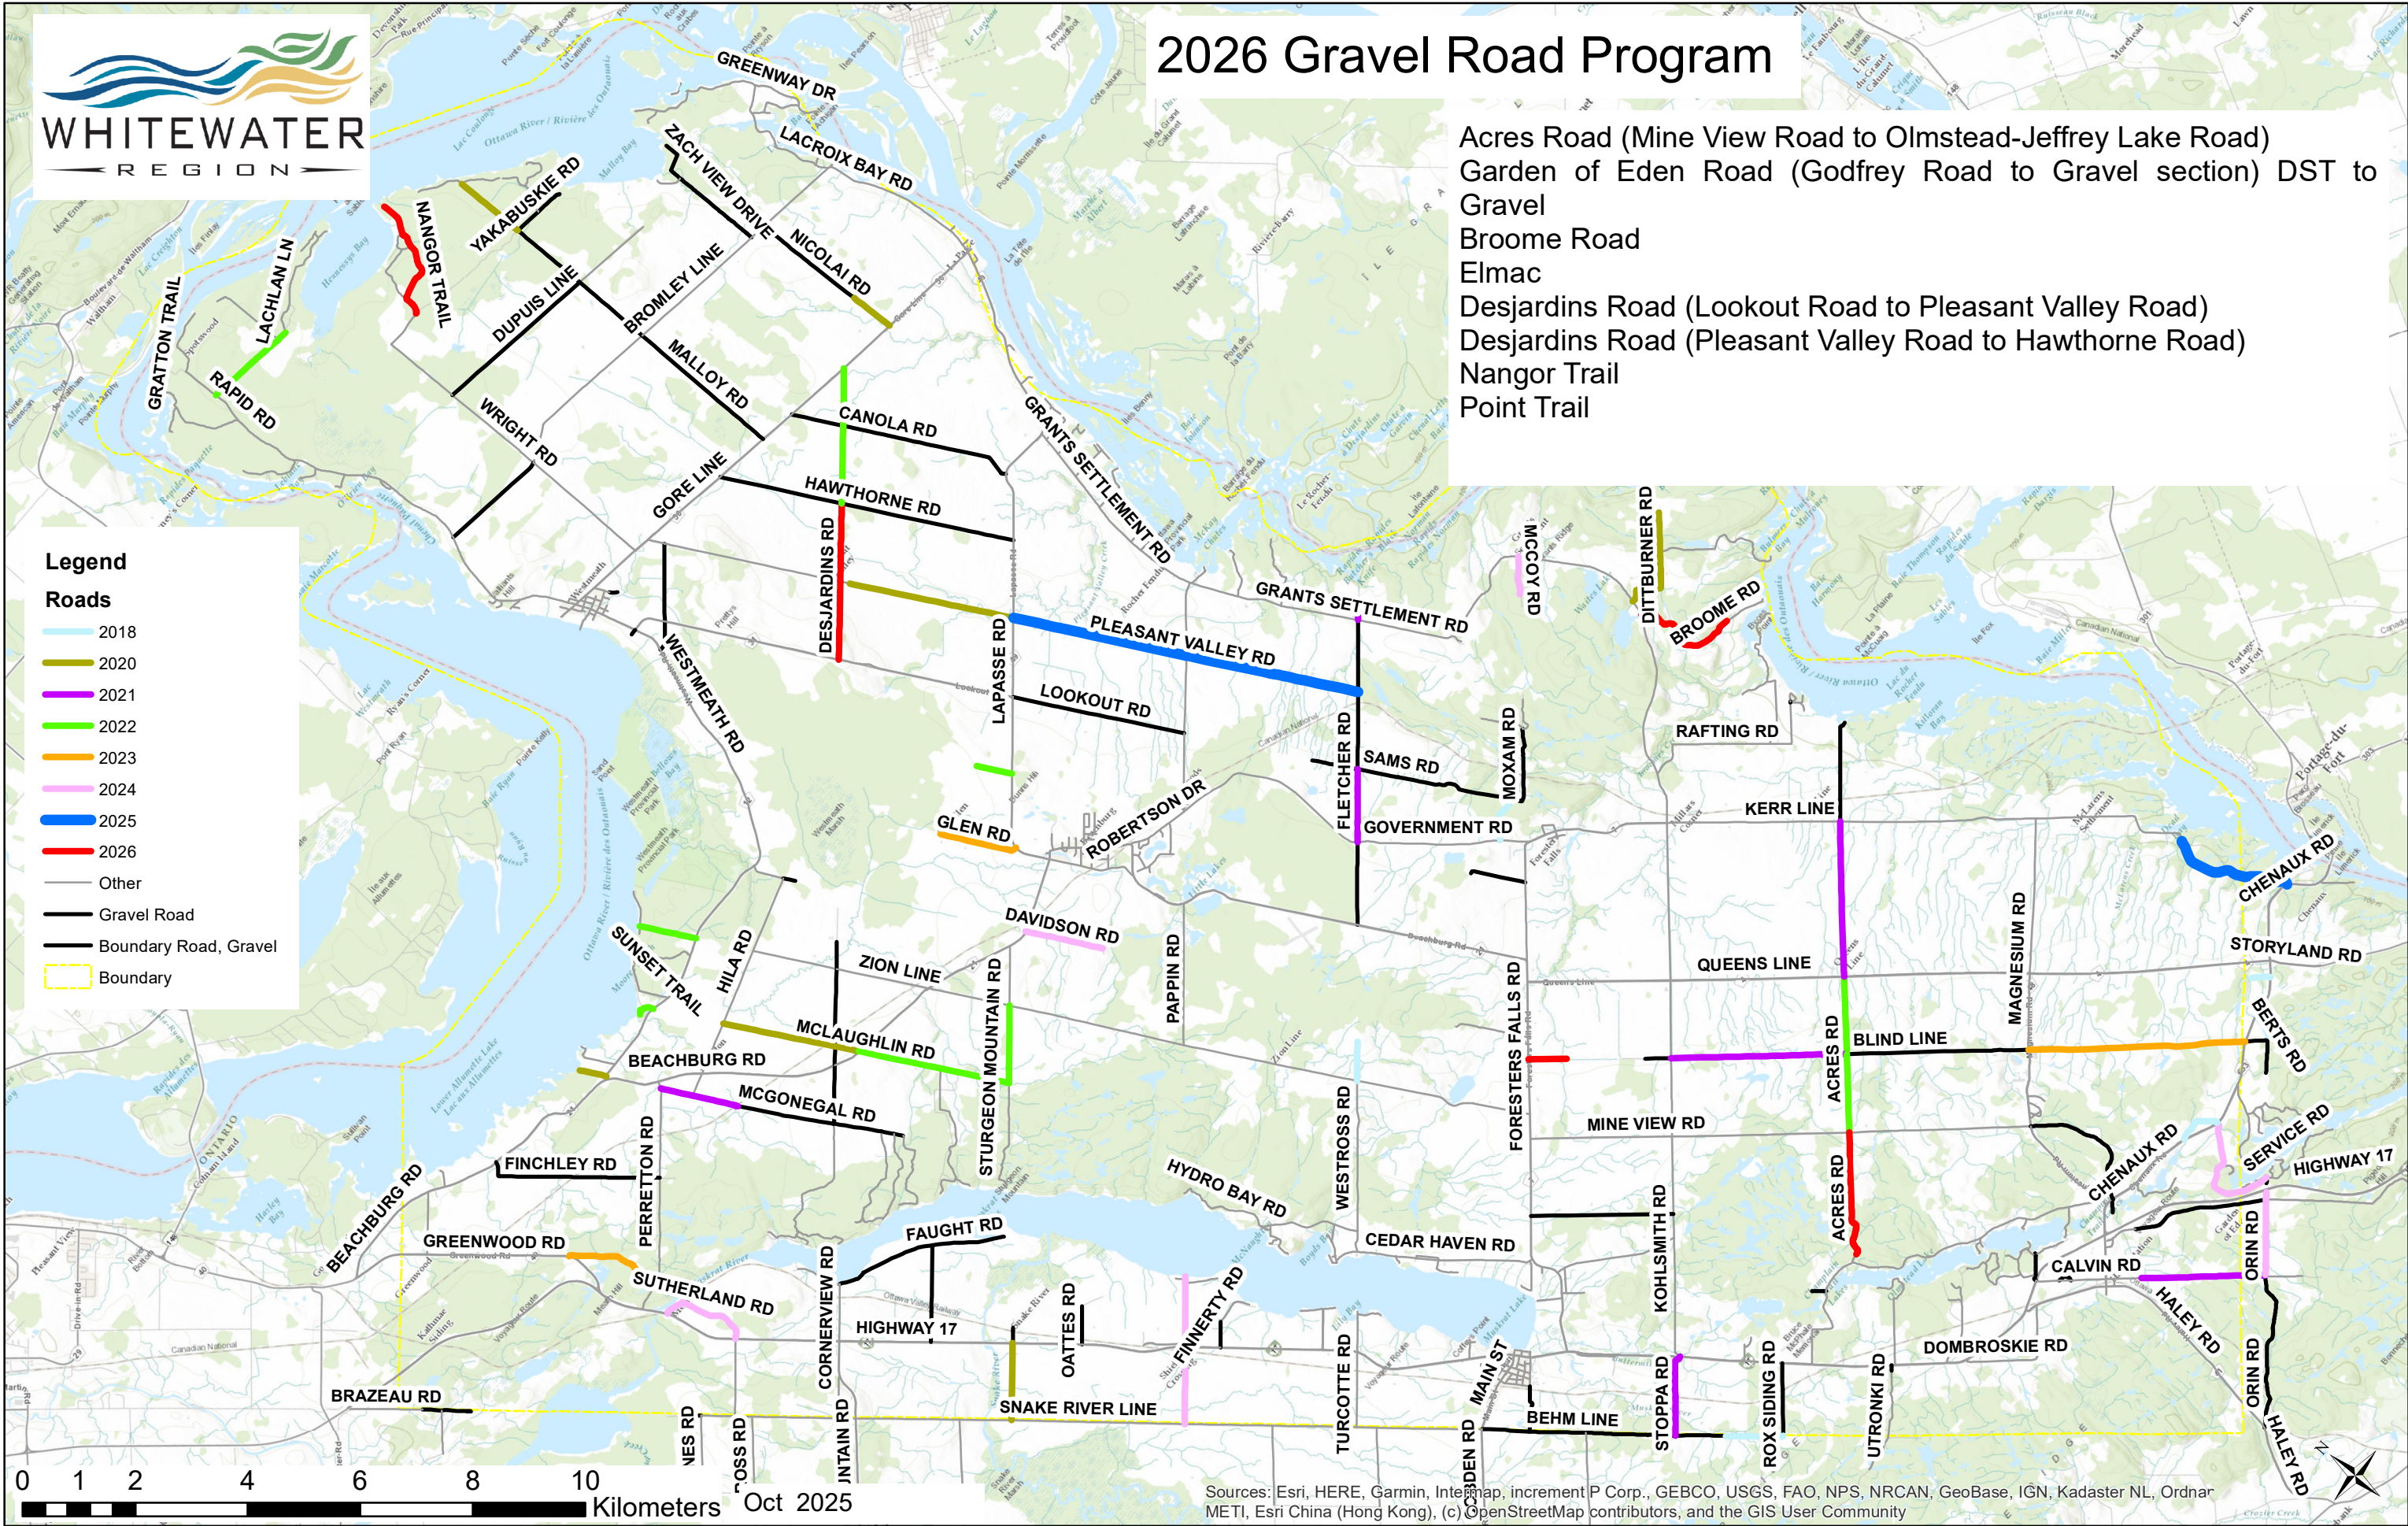

2026 Gravel Road Program

- Acres Road (Mine View Road to Olmstead-Jeffrey Lake Road)
- Garden of Eden Road (Godfrey Road to Gravel section) DST to Gravel
- Broome Road
- Elmac
- Desjardins Road (Lookout Road to Pleasant Valley Road)
- Desjardins Road (Pleasant Valley Road to Hawthorne Road)
- Nangor Trail
- Point Trail

Legend

Roads

- 2018
- 2020
- 2021
- 2022
- 2023
- 2024
- 2025
- 2026
- Other
- Gravel Road
- Boundary Road, Gravel
- Boundary

Sources: Esri, HERE, Garmin, Intermap, increment P Corp., GEBCO, USGS, FAO, NPS, NRCAN, GeoBase, IGN, Kadaster NL, Ordnar METI, Esri China (Hong Kong), (c) OpenStreetMap contributors, and the GIS User Community